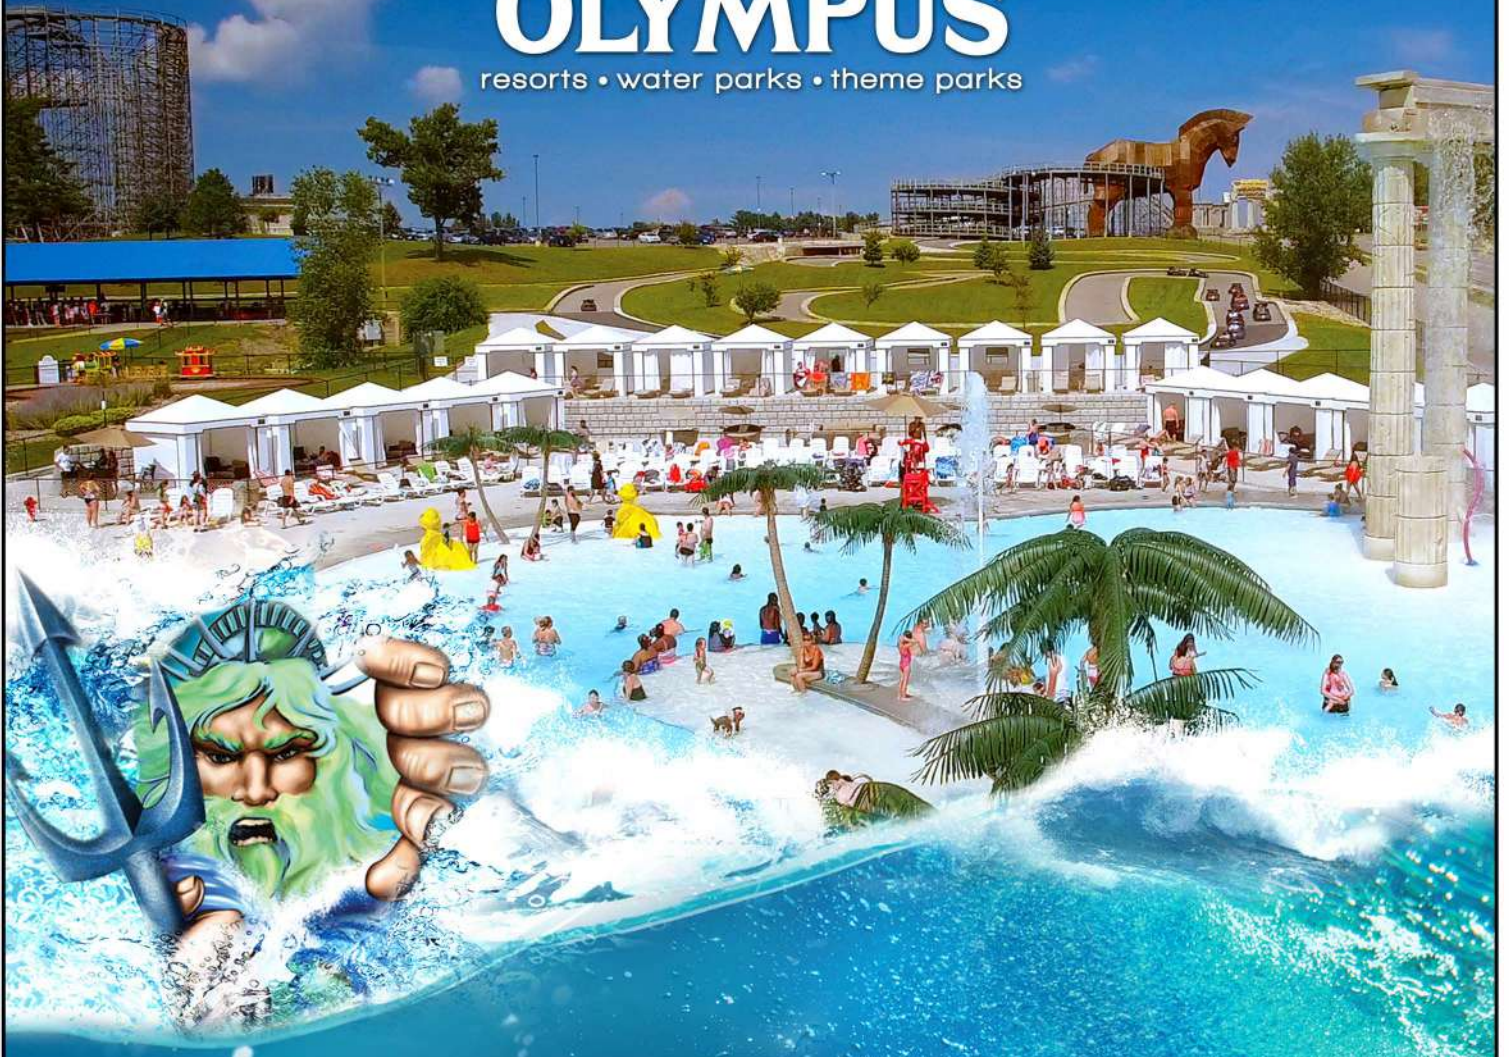

Mt. OLYMPUS

resorts • water parks • theme parks

GUEST SERVICE DIRECTORY

www.mtolympuspark.com | info@mtolympuspark.com

800-800-4997 | 608-254-8560

Dear Guest,

Welcome and thank you for choosing Mt. Olympus Water Park & Theme Park Resort!