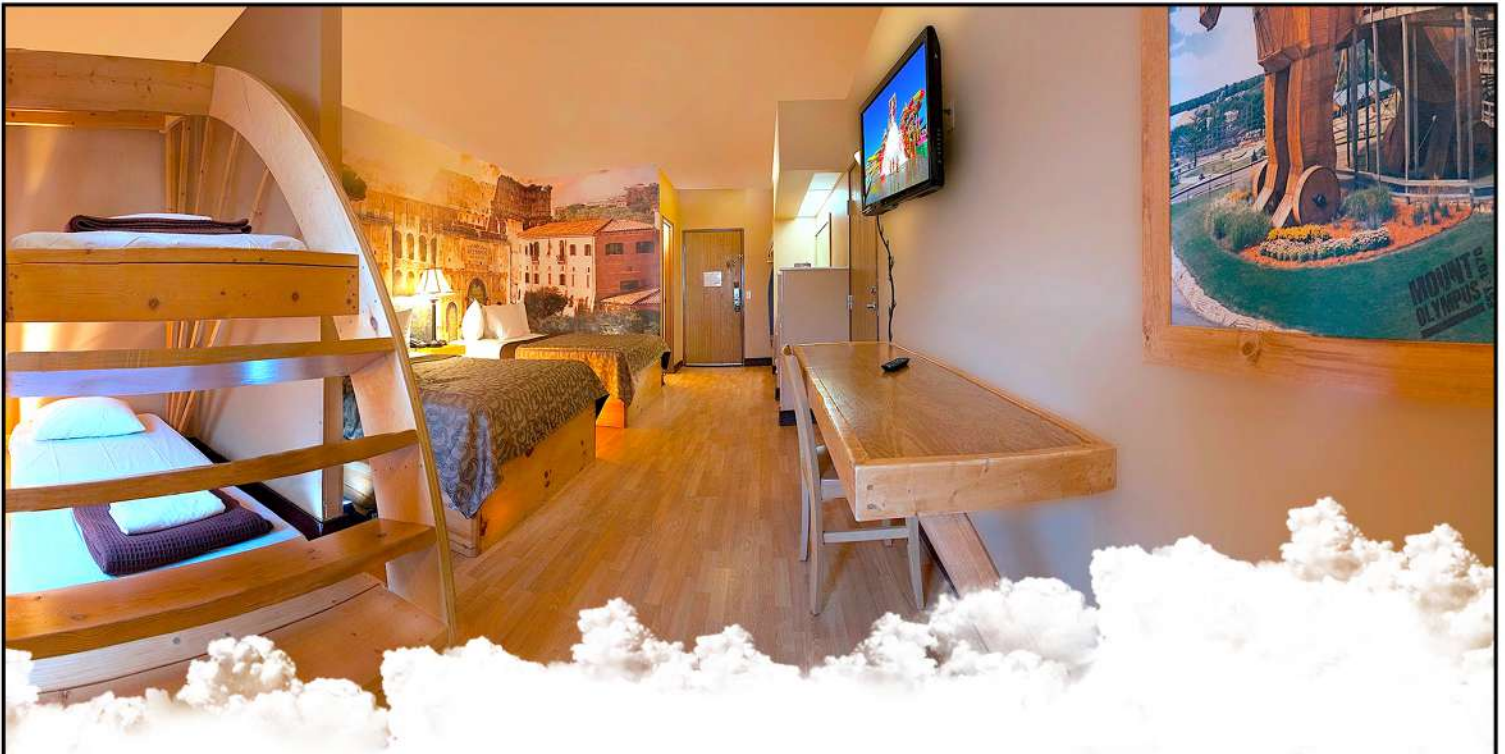

Directory Of Guest Services

Check In Time: Guaranteed after 4:00 p.m.

Check Out Time: Prior to 10:00 a.m.

Long Distance Phone Calls: $0.50 connection fee. $0.25 per additional minute.

Local Phone Calls: Free

Lost And Found: Dial 806 for items lost in the resort.
Dial 439 for items lost in the parks

Pets: No pets allowed. There will be a $150 per night charge if a pet is brought into the room.

Smoking: Mt. Olympus Resorts are non smoking facilities. Should the need arise; designated smoking areas are provided outside the resort. Please be advised, there is a $300 fee per night for any infractions.

Outgoing Mail: Drop off mail at Main Check-in Facility (Building 39)

Wireless Internet: Free WiFi available.
Network Name: Mt. Olympus
No password needed.

Quiet Time: 11:00 p.m.

www.mtolympuspark.com | info@mtolympuspark.com

800-800-4997 | 608-254-8560